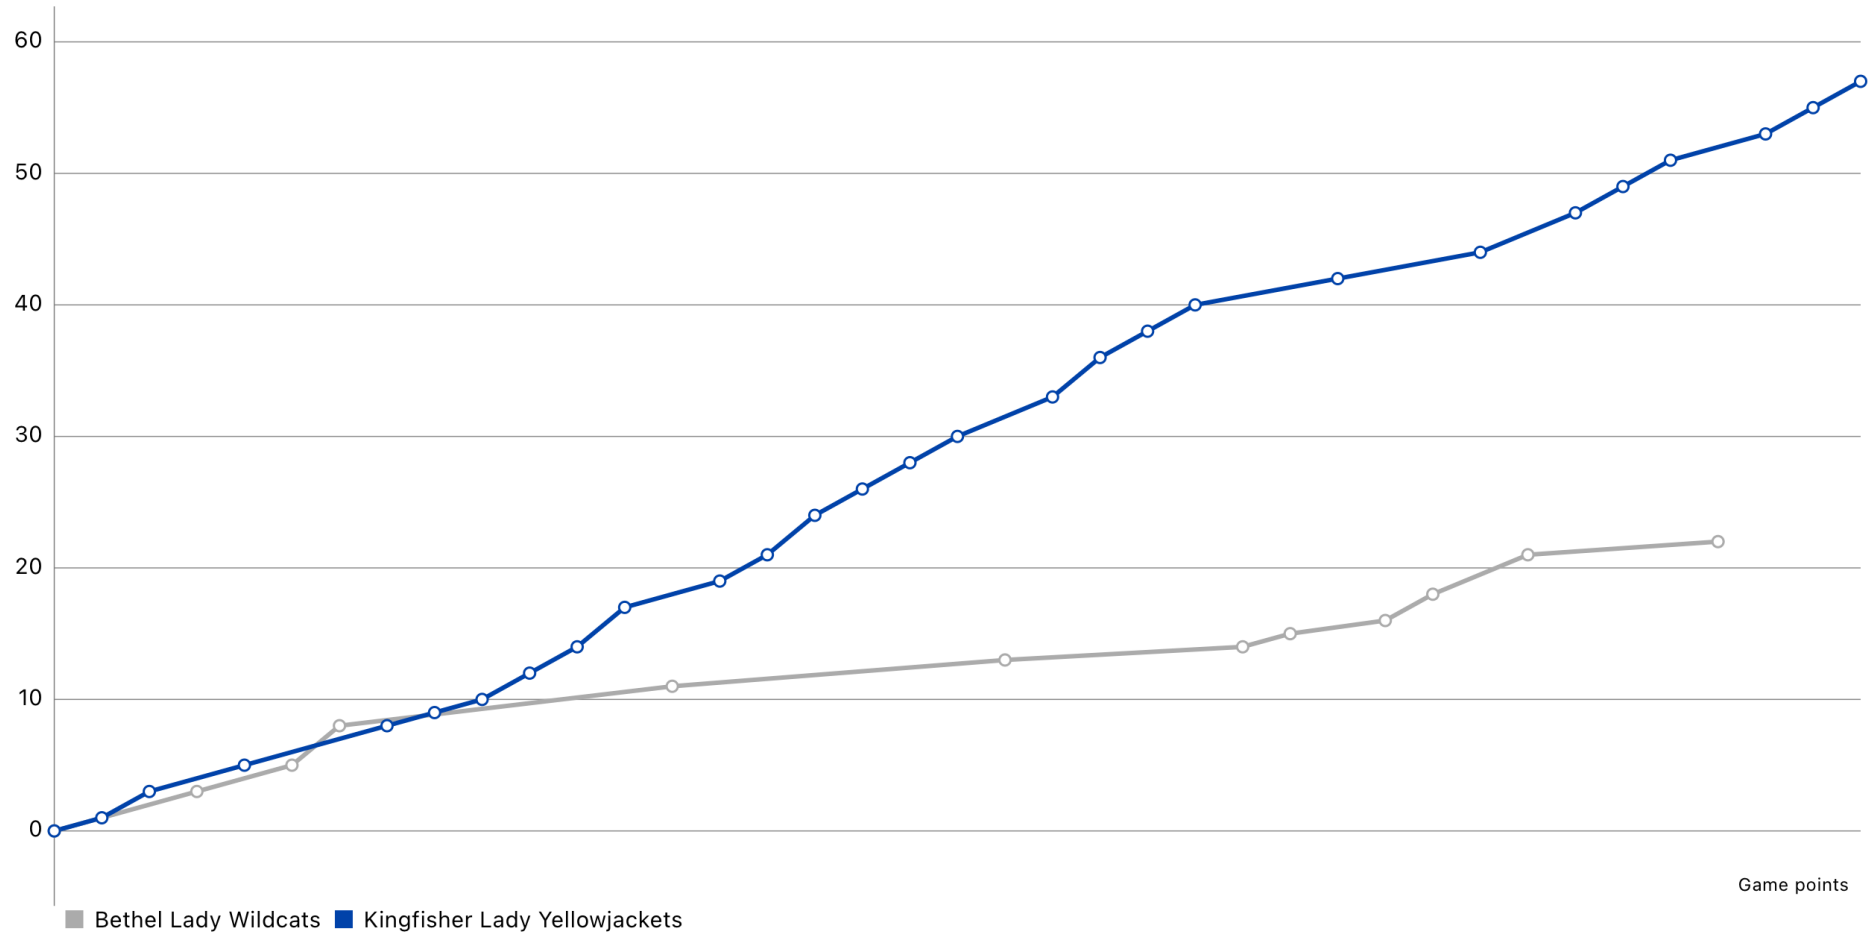

Bethel Lady Wildcats (22) vs (57) Kingfisher Lady Yellowjackets

Basketball
Stats Assistant

Game report (Dec 30, 2023)

Points	Q1	Q2	Q3	Q4	Total
Bethel Lady Wildcats	8	3	5	6	22
Kingfisher Lady Yellowjackets	10	16	16	15	57