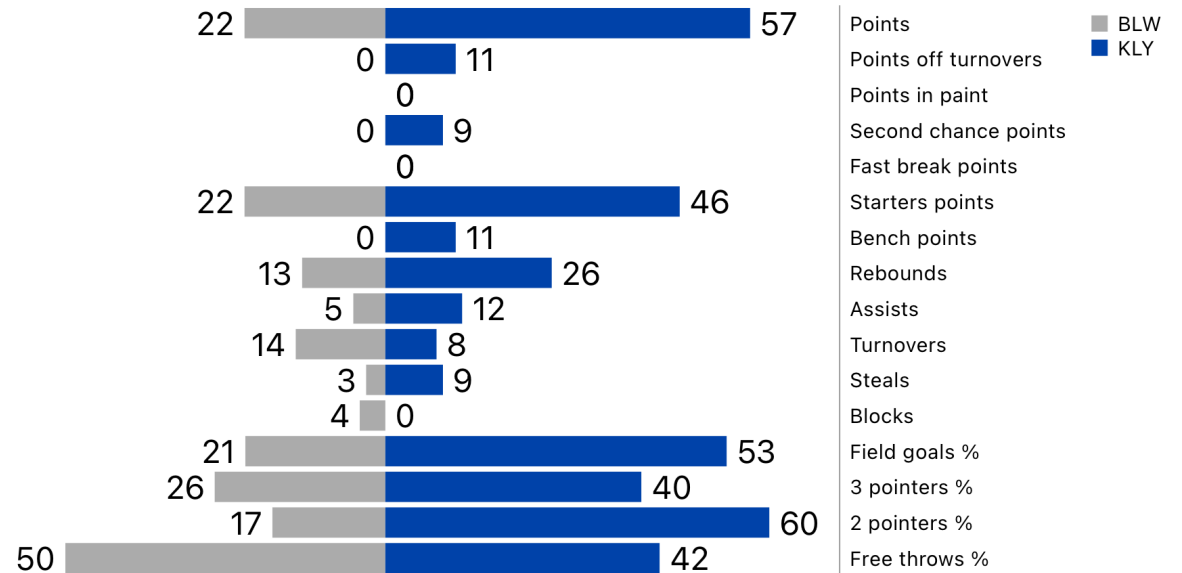

Bethel Lady Wildcats (22) vs (57) Kingfisher Lady Yellowjackets

Basketball
Stats Assistant

Game report (Dec 30, 2023)

Points	Q1	Q2	Q3	Q4	Total
Bethel Lady Wildcats	8	3	5	6	22
Kingfisher Lady Yellowjackets	10	16	16	15	57

Possessions	Q1	Q2	Q3	Q4	Total
Bethel Lady Wildcats	9	11	12	13	45
Kingfisher Lady Yellowjackets	8	9	13	14	44

Bethel Lady Wildcats	Team leaders	Kingfisher Lady Yellowjackets
Ava Gascon (12)	Points	Raegan Snider (17)
Bailey Tucker (3)	Assists	Peyton Walker (4)
Brooklyn Duff, Kinley Bowles (4)	Rebounds	Abbie Myers (8)
Ava Gascon (11)	Efficiency	Raegan Snider (20)