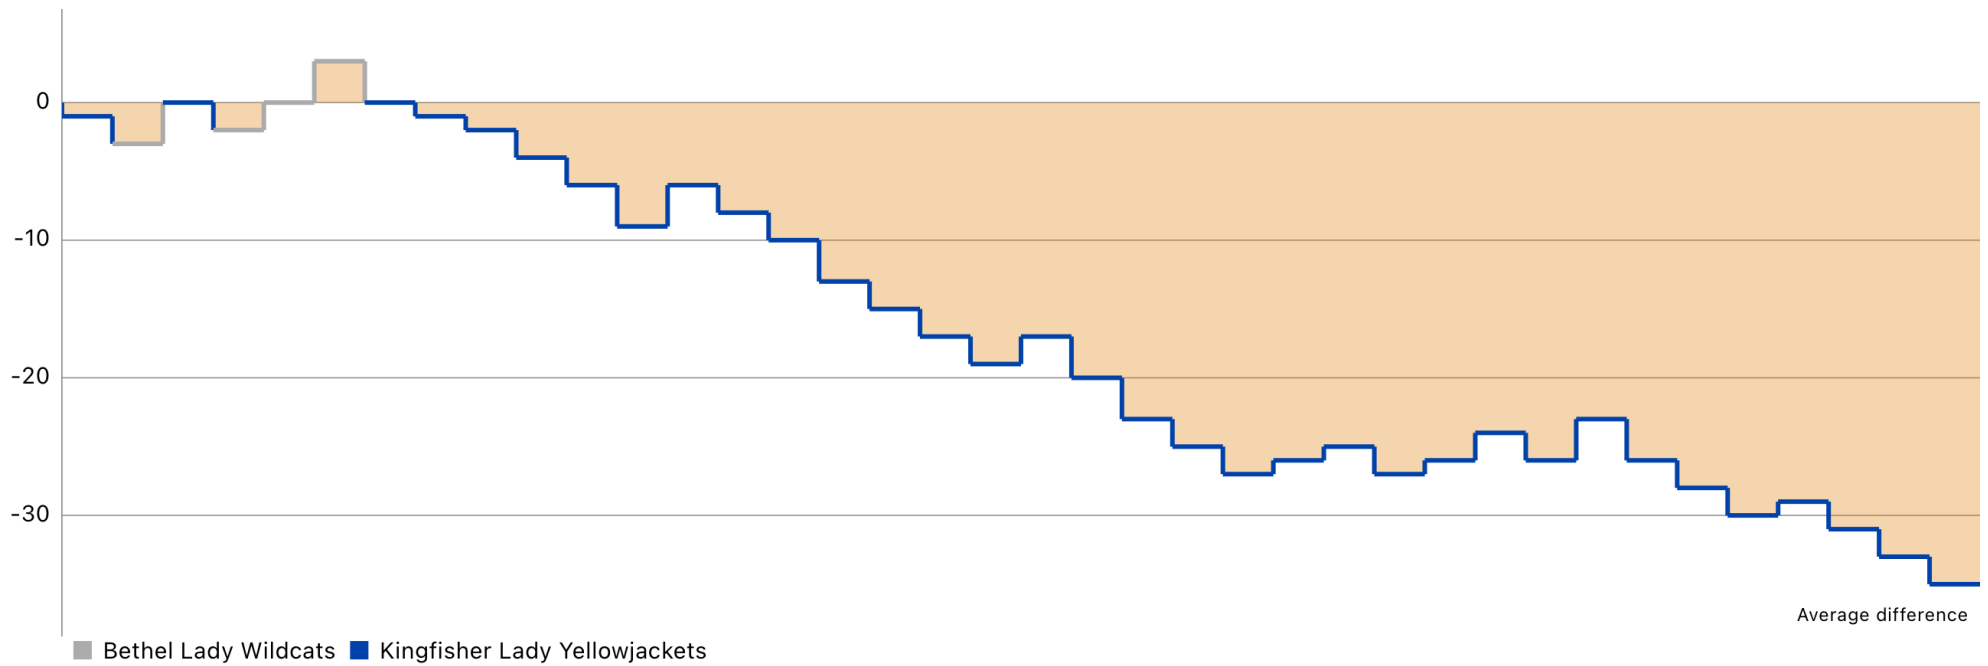

Bethel Lady Wildcats (22) vs (57) Kingfisher Lady Yellowjackets

Basketball
Stats Assistant

Game report (Dec 30, 2023)

Points	Q1	Q2	Q3	Q4	Total
Bethel Lady Wildcats	8	3	5	6	22
Kingfisher Lady Yellowjackets	10	16	16	15	57

Possessions	Q1	Q2	Q3	Q4	Total
Bethel Lady Wildcats	9	11	12	13	45
Kingfisher Lady Yellowjackets	8	9	13	14	44

Bethel Lady Wildcats	Team leaders	Kingfisher Lady Yellowjackets
Ava Gascon (12)	Points	Raegan Snider (17)
Bailey Tucker (3)	Assists	Peyton Walker (4)
Brooklyn Duff, Kinley Bowles (4)	Rebounds	Abbie Myers (8)
Ava Gascon (11)	Efficiency	Raegan Snider (20)