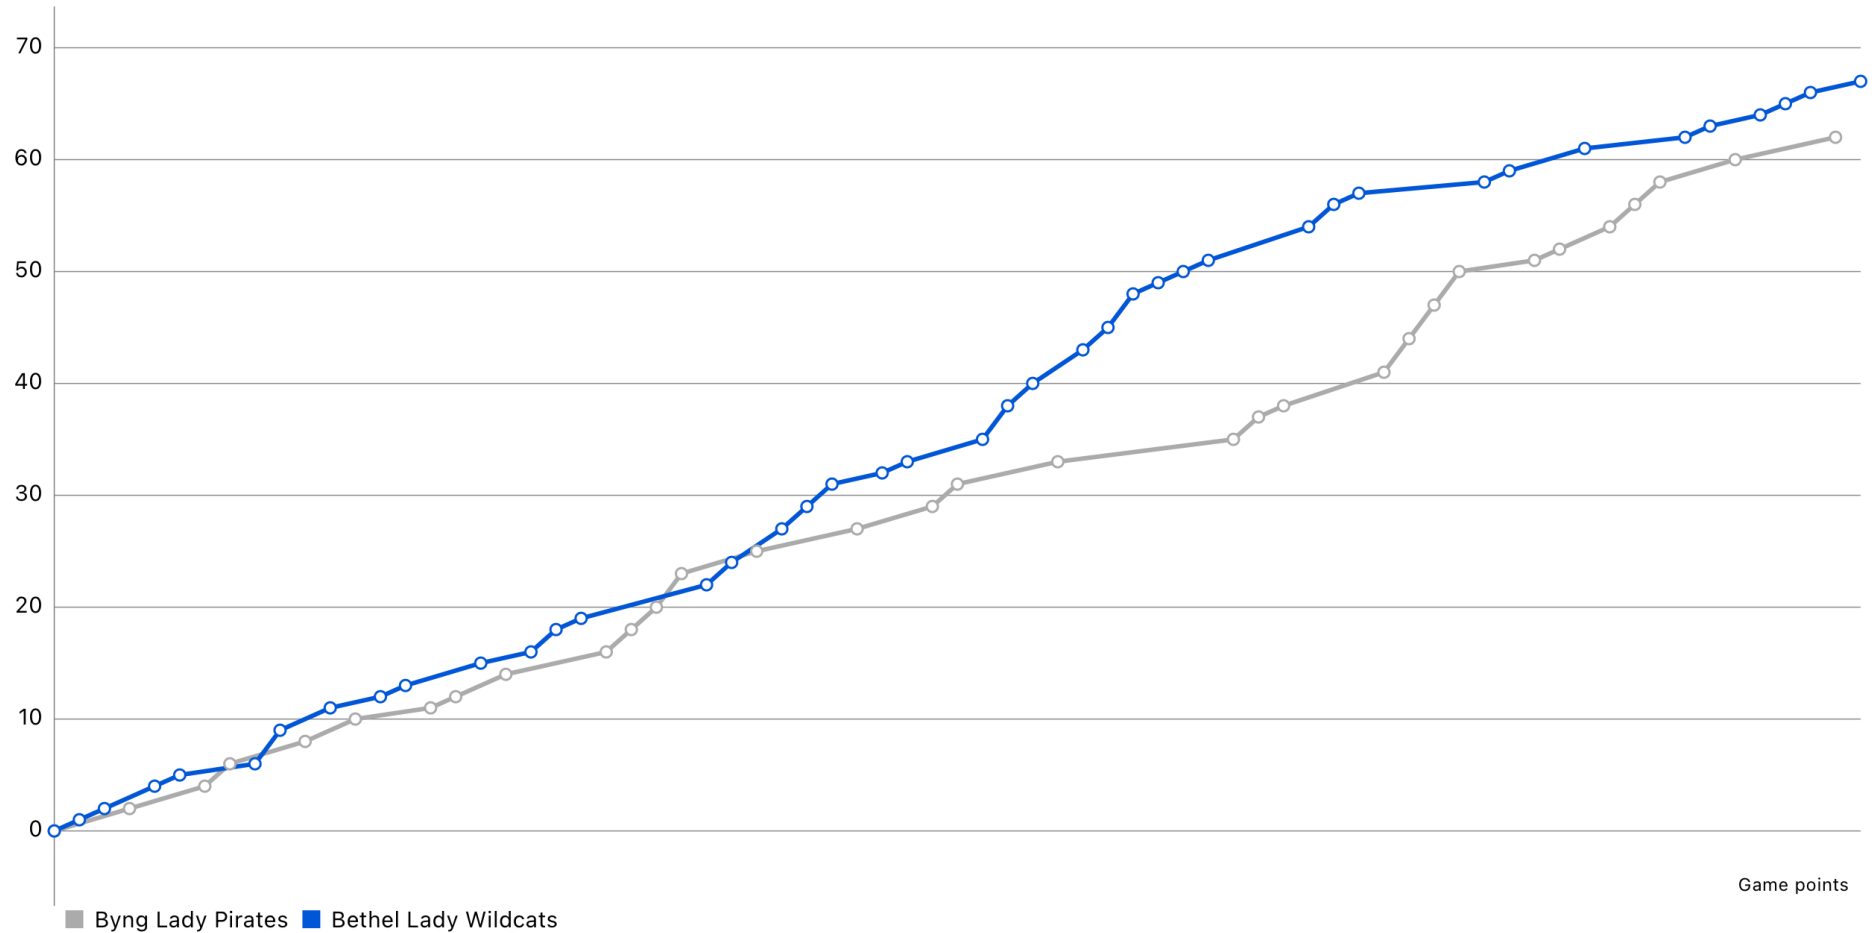

Byng Lady Pirates (62) vs (67) Bethel Lady Wildcats

Basketball
Stats Assistant

Game report (Dec 29, 2023)

Points	Q1	Q2	Q3	Q4	Total
Byng Lady Pirates	14	11	8	29	62
Bethel Lady Wildcats	16	6	23	22	67

Possessions	Q1	Q2	Q3	Q4	Total
Byng Lady Pirates	14	11	15	20	61
Bethel Lady Wildcats	15	10	17	20	63