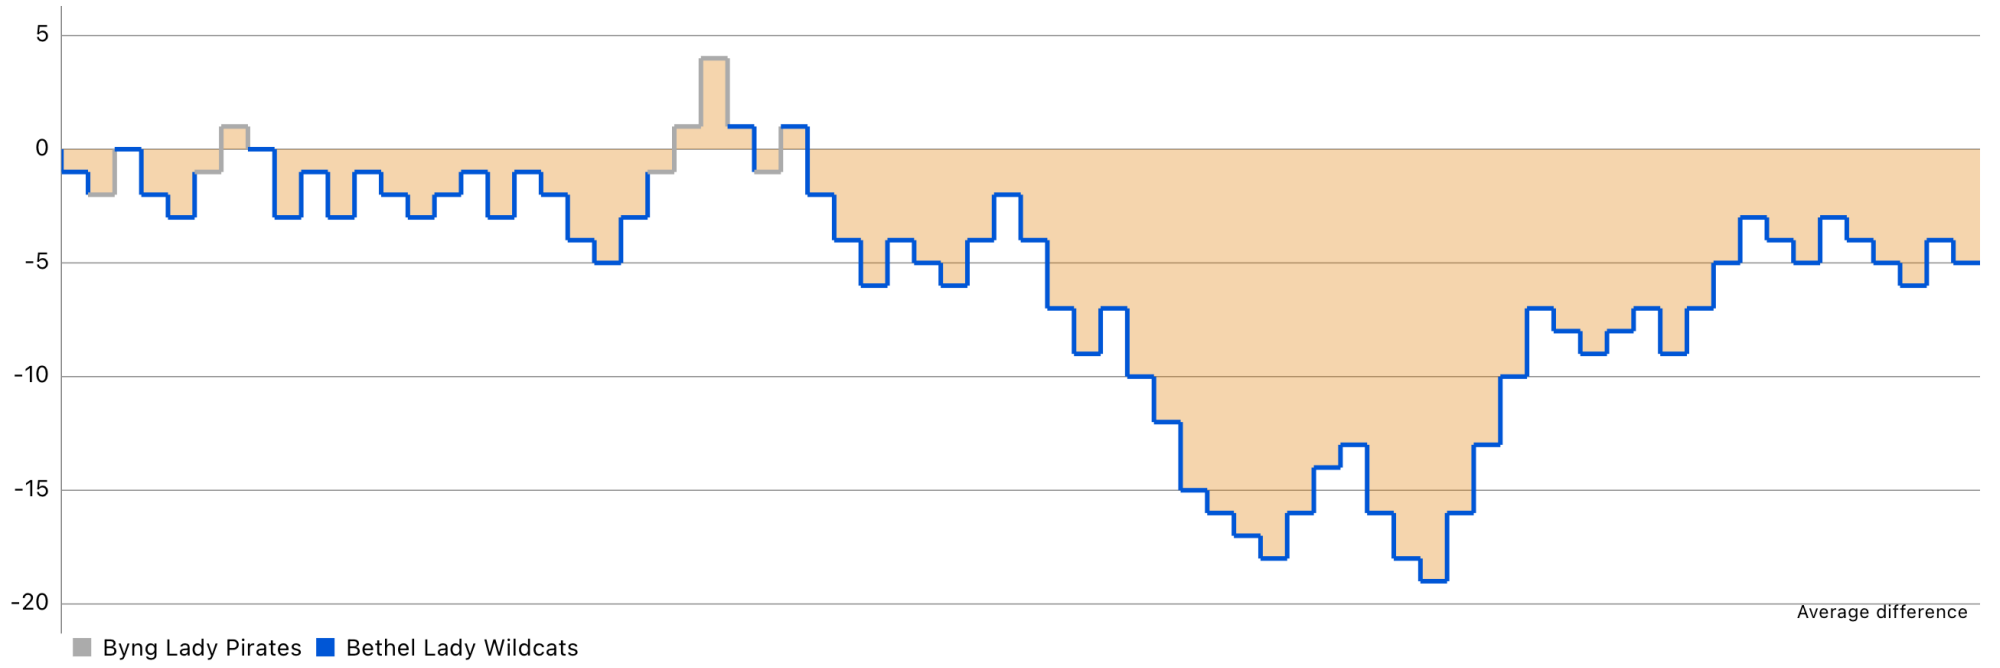

Byng Lady Pirates (62) vs (67) Bethel Lady Wildcats

Basketball
Stats Assistant

Game report (Dec 29, 2023)

Points	Q1	Q2	Q3	Q4	Total
Byng Lady Pirates	14	11	8	29	62
Bethel Lady Wildcats	16	6	23	22	67

Possessions	Q1	Q2	Q3	Q4	Total
Byng Lady Pirates	14	11	15	20	61
Bethel Lady Wildcats	15	10	17	20	63