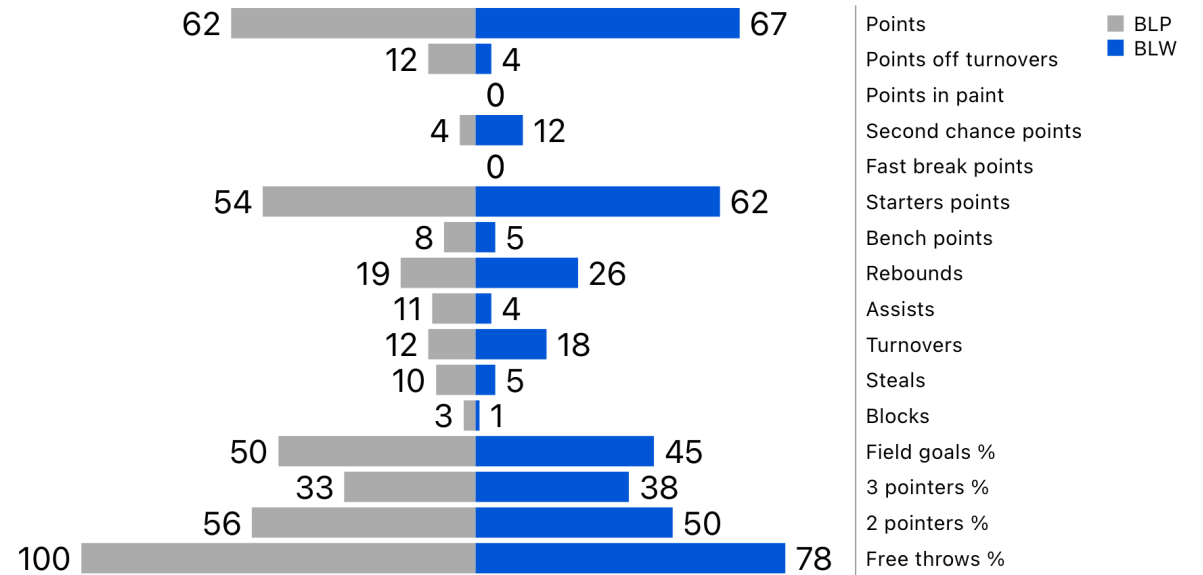

Byng Lady Pirates (62) vs (67) Bethel Lady Wildcats

Basketball
Stats Assistant

Game report (Dec 29, 2023)

Points	Q1	Q2	Q3	Q4	Total
Byng Lady Pirates	14	11	8	29	62
Bethel Lady Wildcats	16	6	23	22	67

Possessions	Q1	Q2	Q3	Q4	Total
Byng Lady Pirates	14	11	15	20	61
Bethel Lady Wildcats	15	10	17	20	63

Byng Lady Pirates	Team leaders	Bethel Lady Wildcats
Alona Cooper (28)	Points	Josie Megehee (35)
Cadence Carlos (6)	Assists	Josie Megehee (3)
Cadence Carlos, Blakely Miller (4)	Rebounds	Bailey Tucker (9)
Blakely Miller (23)	Efficiency	Josie Megehee (35)