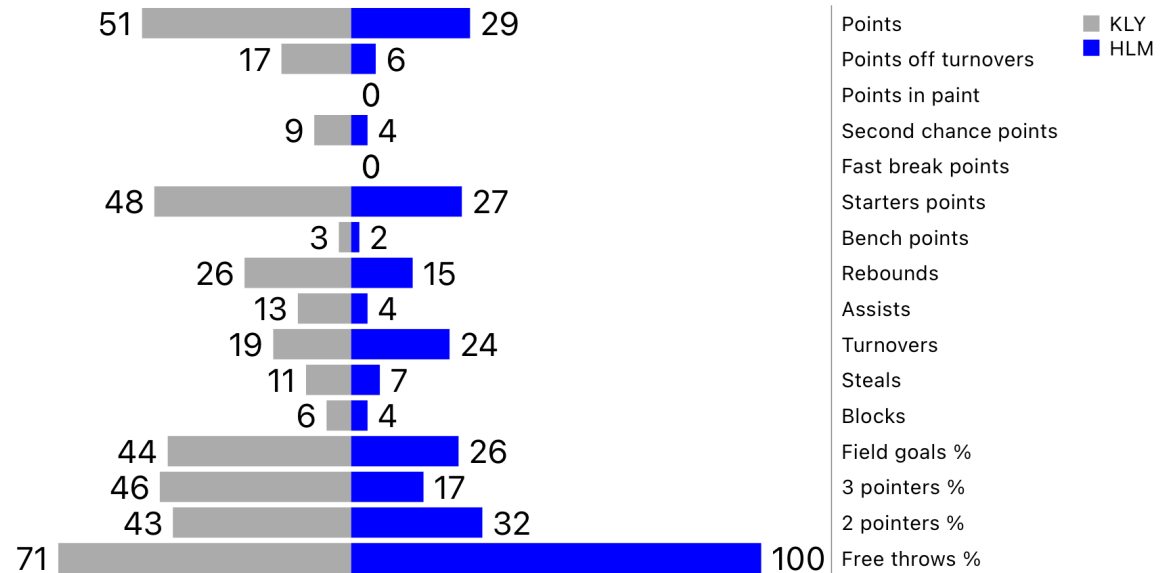

# Kingfisher Lady Yellowjackets (51) vs (29) Hartshorne Lady Miners

Basketball  
Stats Assistant

Game report (Dec 29, 2023)

Points	Q1	Q2	Q3	Q4	Total
Kingfisher Lady Yellowjackets	15	11	15	10	51
Hartshorne Lady Miners	6	0	7	16	29

Possessions	Q1	Q2	Q3	Q4	Total
Kingfisher Lady Yellowjackets	14	12	12	12	51
Hartshorne Lady Miners	15	16	13	14	59

Kingfisher Lady Yellowjackets	Team leaders	Hartshorne Lady Miners
Abbie Myers ( 18 )	Points	Brooklyn Suringer ( 8 )
Raegan Snider ( 5 )	Assists	Jayda Moore ( 2 )
Abbie Myers ( 9 )	Rebounds	Brooklyn Suringer, Jayda Moore ( 3 )
Raegan Snider ( 23 )	Efficiency	Brooklyn Suringer ( 5 )