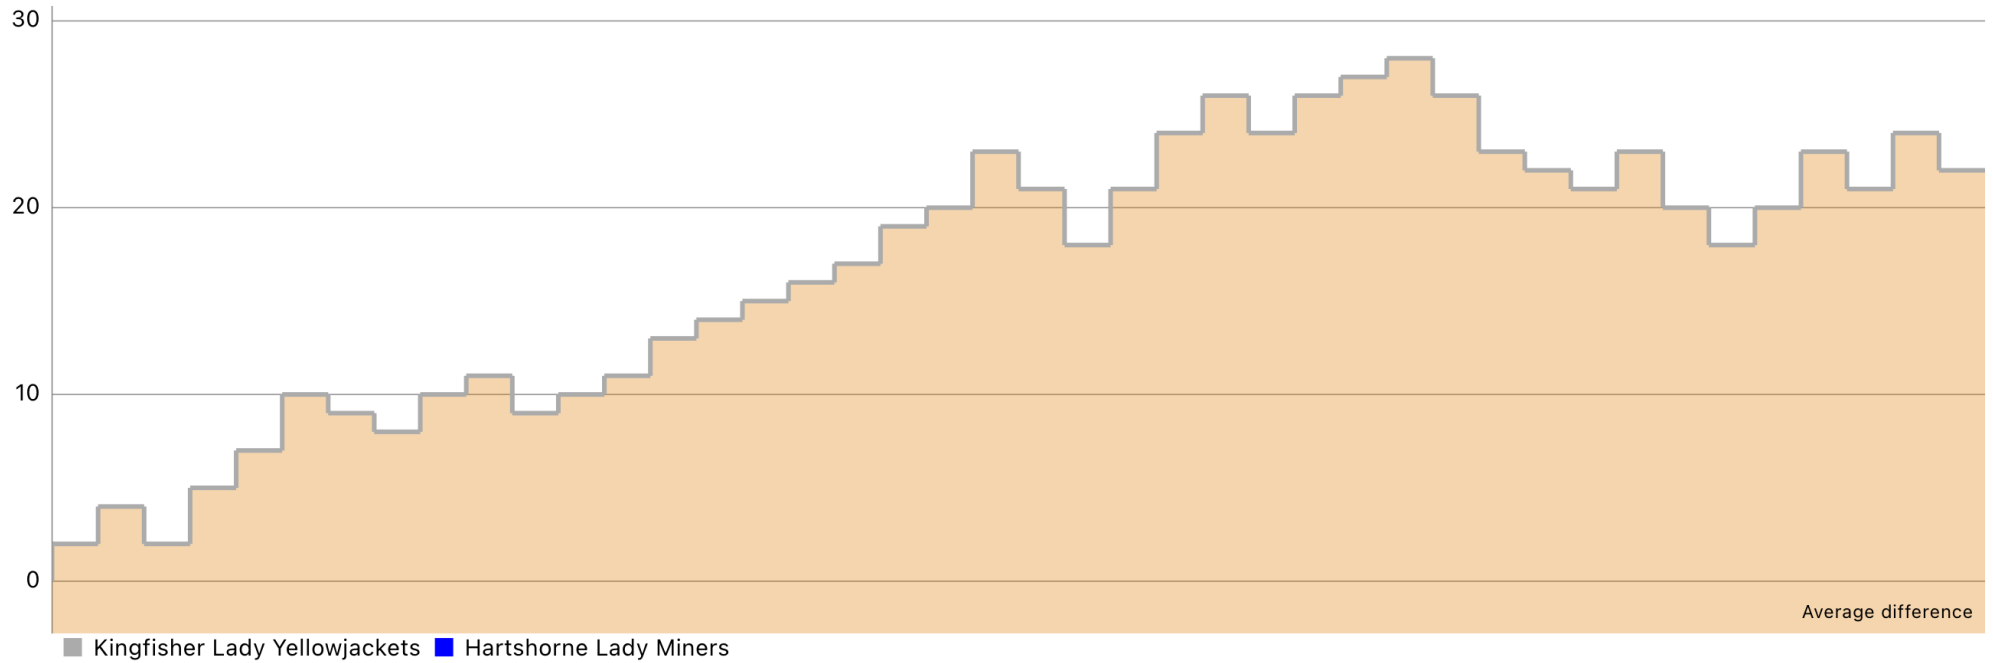

# Kingfisher Lady Yellowjackets (51) vs (29) Hartshorne Lady Miners

Basketball  
Stats Assistant

Game report (Dec 29, 2023)

Points	Q1	Q2	Q3	Q4	Total
Kingfisher Lady Yellowjackets	15	11	15	10	51
Hartshorne Lady Miners	6	0	7	16	29