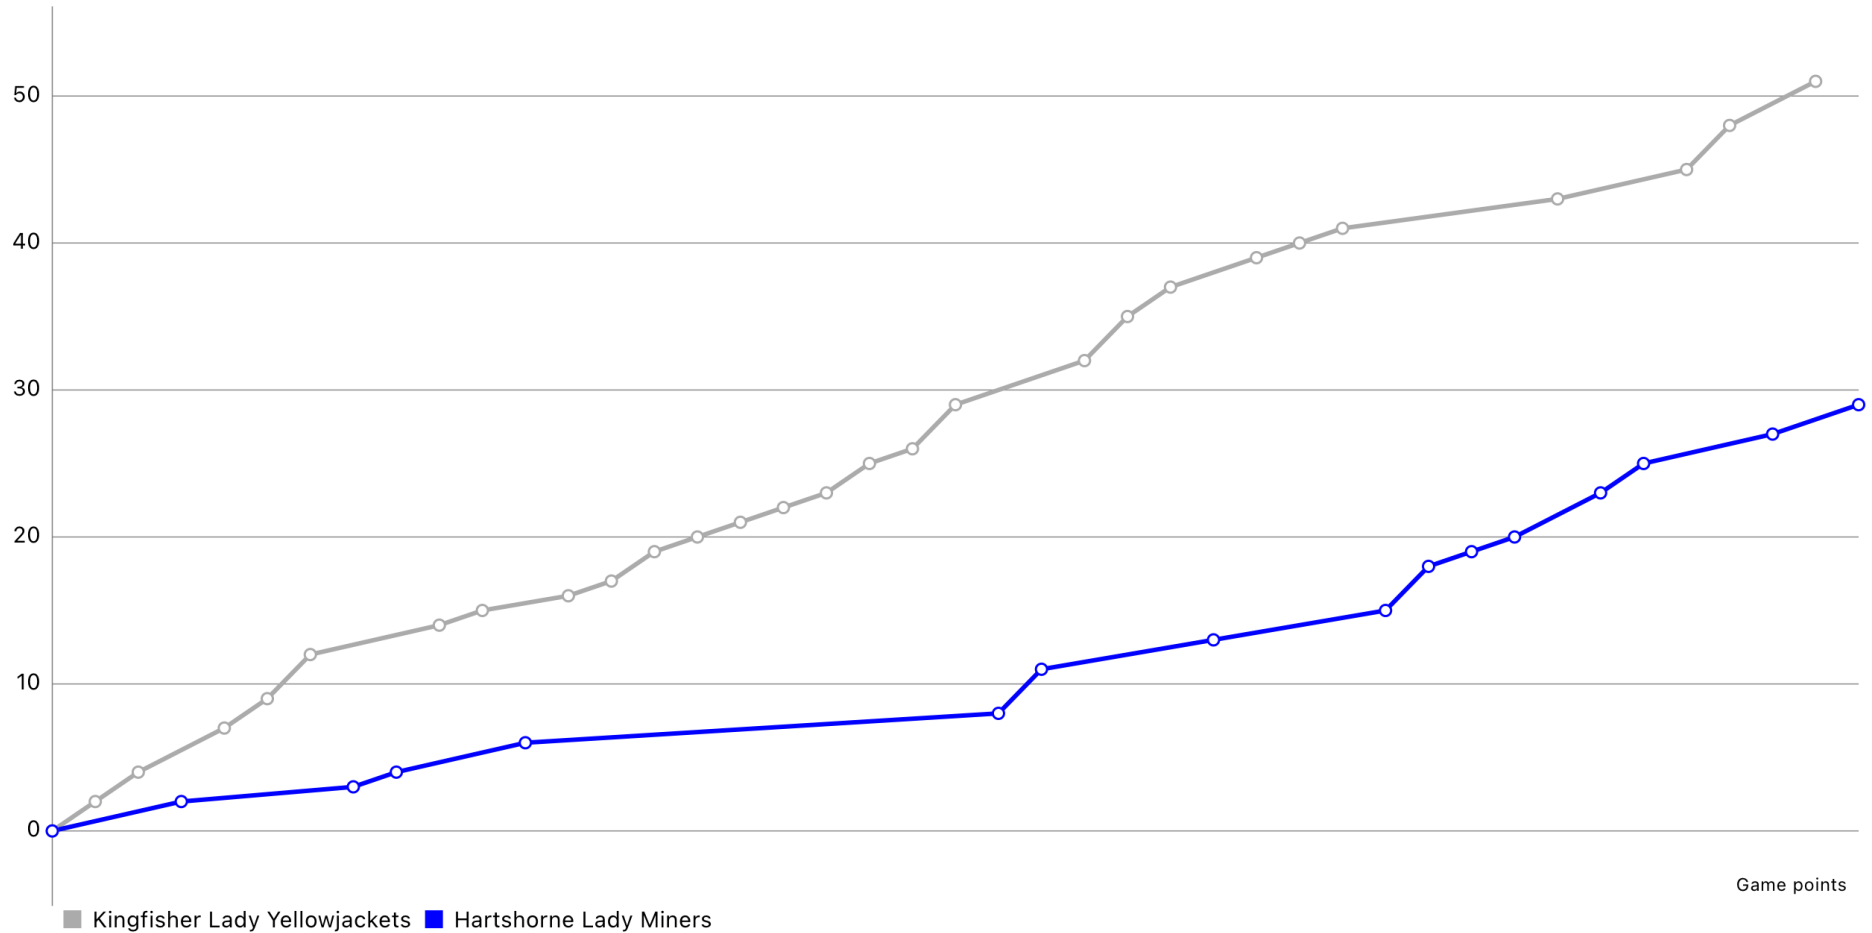

# Kingfisher Lady Yellowjackets (51) vs (29) Hartshorne Lady Miners

Basketball  
Stats Assistant

Game report (Dec 29, 2023)

Points	Q1	Q2	Q3	Q4	Total
Kingfisher Lady Yellowjackets	15	11	15	10	51
Hartshorne Lady Miners	6	0	7	16	29

Largest lead	Worst lead
28 (41-13)	-0 (0-0)