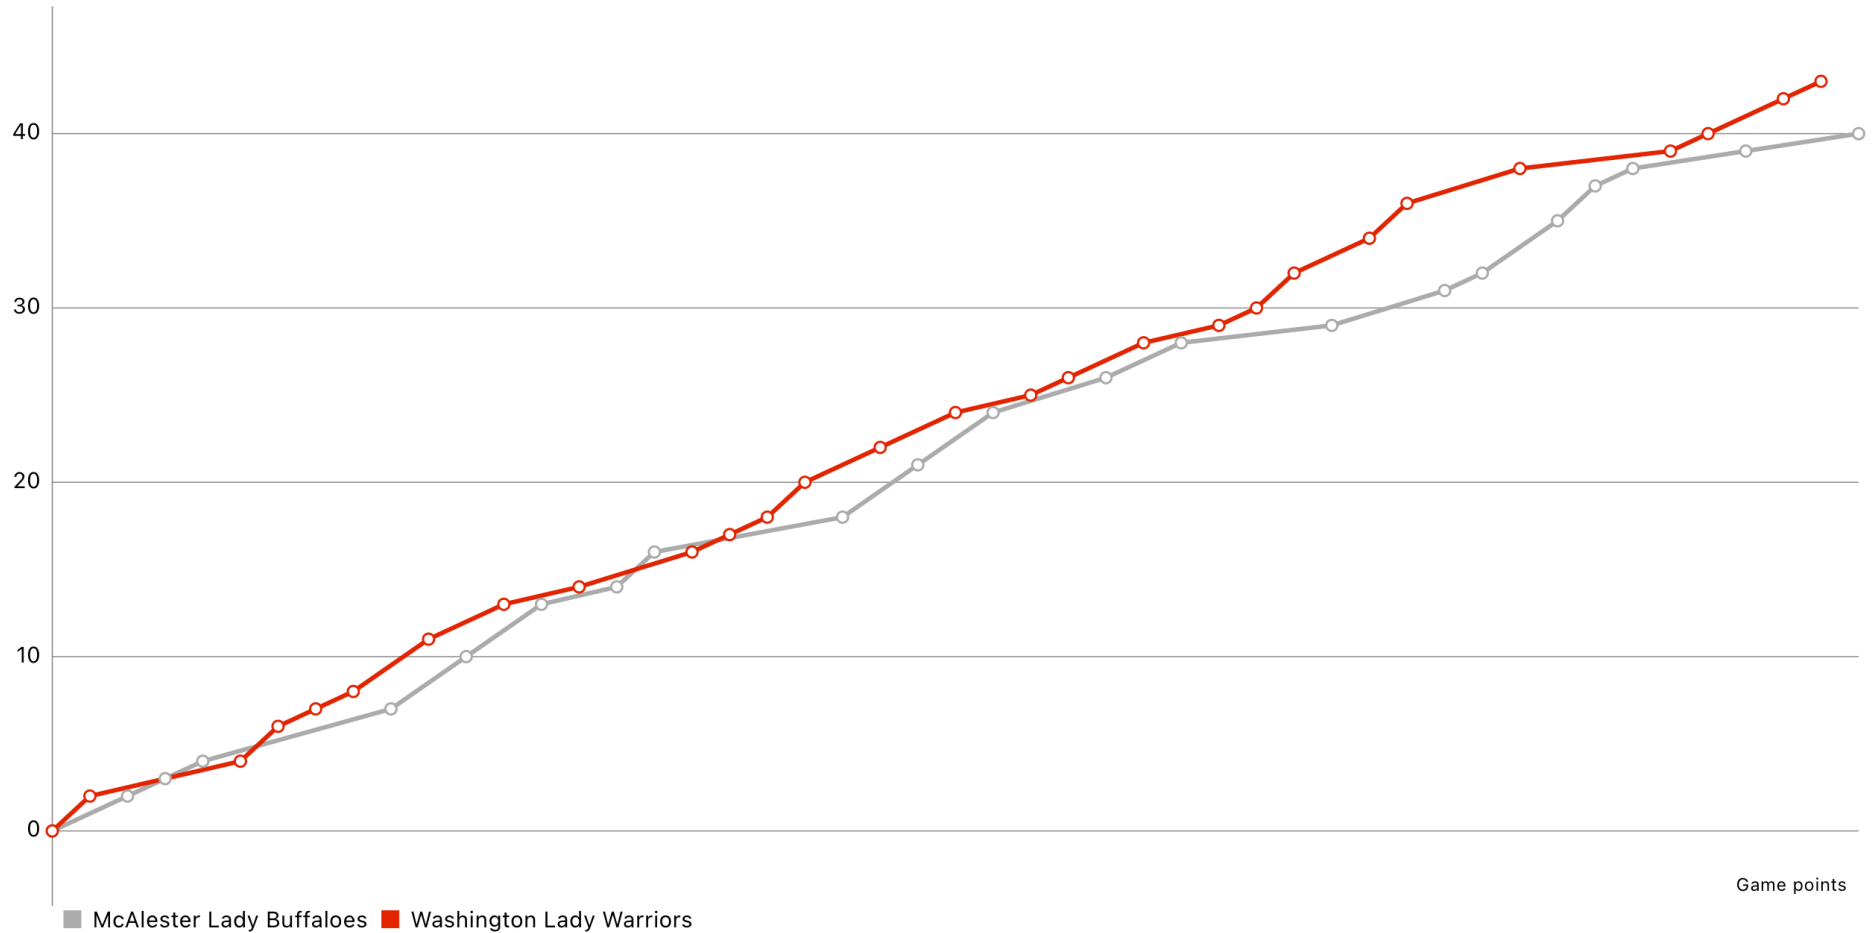

# McAlester Lady Buffaloes (40) vs (43) Washington Lady Warriors

Basketball  
Stats Assistant

Game report (Dec 29, 2023)

Points	Q1	Q2	Q3	Q4	Total
McAlester Lady Buffaloes	10	6	13	11	40
Washington Lady Warriors	11	7	16	9	43