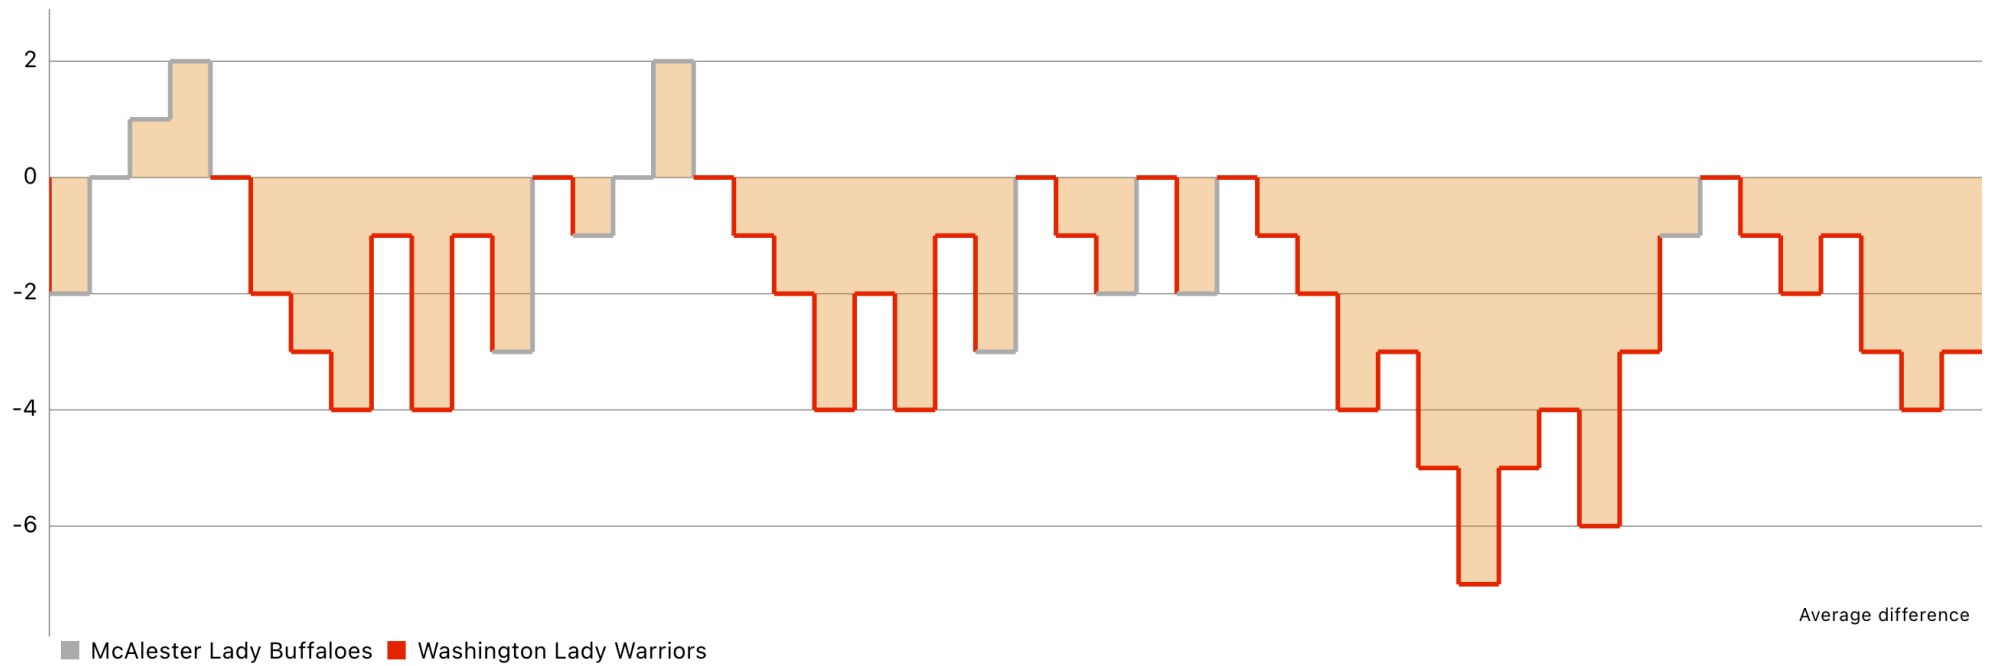

# McAlester Lady Buffaloes (40) vs (43) Washington Lady Warriors

Basketball  
Stats Assistant

Game report (Dec 29, 2023)

Points	Q1	Q2	Q3	Q4	Total
McAlester Lady Buffaloes	10	6	13	11	40
Washington Lady Warriors	11	7	16	9	43

Possessions	Q1	Q2	Q3	Q4	Total
McAlester Lady Buffaloes	15	14	15	13	57
Washington Lady Warriors	16	14	14	12	57

McAlester Lady Buffaloes	Team leaders	Washington Lady Warriors
Katie Allen ( 12 )	Points	Kelby Beller ( 19 )
Madison VanDorpe ( 4 )	Assists	Shelbie Caveness, Kelby Beller ( 2 )
Tori Kilburn ( 8 )	Rebounds	Breanna Lindert ( 9 )
Tori Kilburn ( 15 )	Efficiency	Breanna Lindert ( 15 )