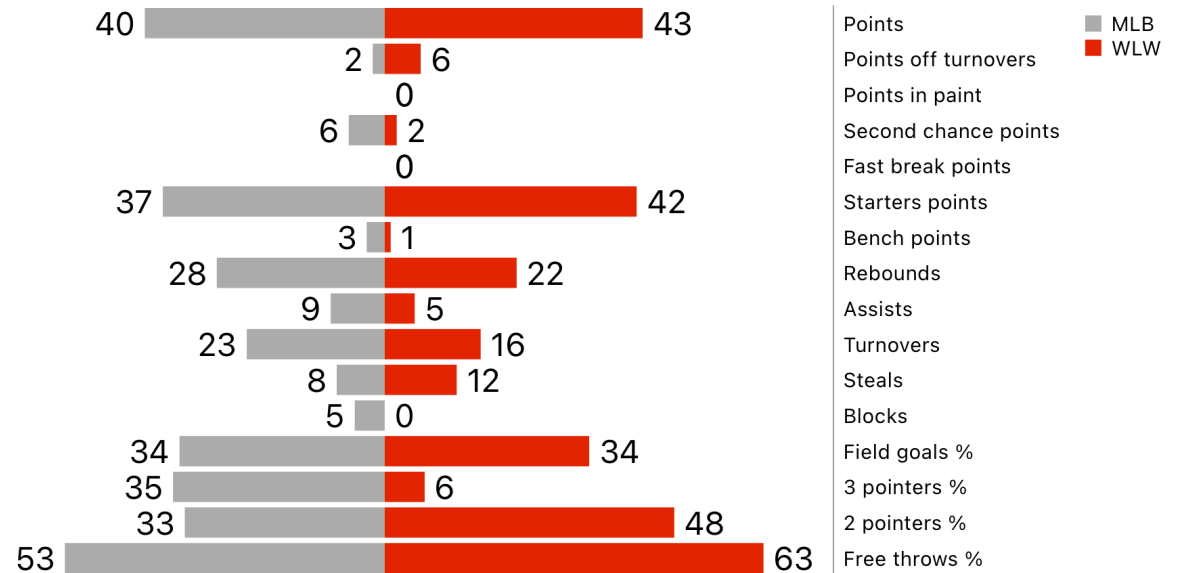

# McAlester Lady Buffaloes (40) vs (43) Washington Lady Warriors

Basketball  
Stats Assistant

Game report (Dec 29, 2023)

Points	Q1	Q2	Q3	Q4	Total
McAlester Lady Buffaloes	10	6	13	11	40
Washington Lady Warriors	11	7	16	9	43

Possessions	Q1	Q2	Q3	Q4	Total
McAlester Lady Buffaloes	15	14	15	13	57
Washington Lady Warriors	16	14	14	12	57

McAlester Lady Buffaloes	Team leaders	Washington Lady Warriors
Katie Allen ( 12 )	Points	Kelby Beller ( 19 )
Madison VanDorpe ( 4 )	Assists	Shelbie Caveness, Kelby Beller ( 2 )
Tori Kilburn ( 8 )	Rebounds	Breanna Lindert ( 9 )
Tori Kilburn ( 15 )	Efficiency	Breanna Lindert ( 15 )