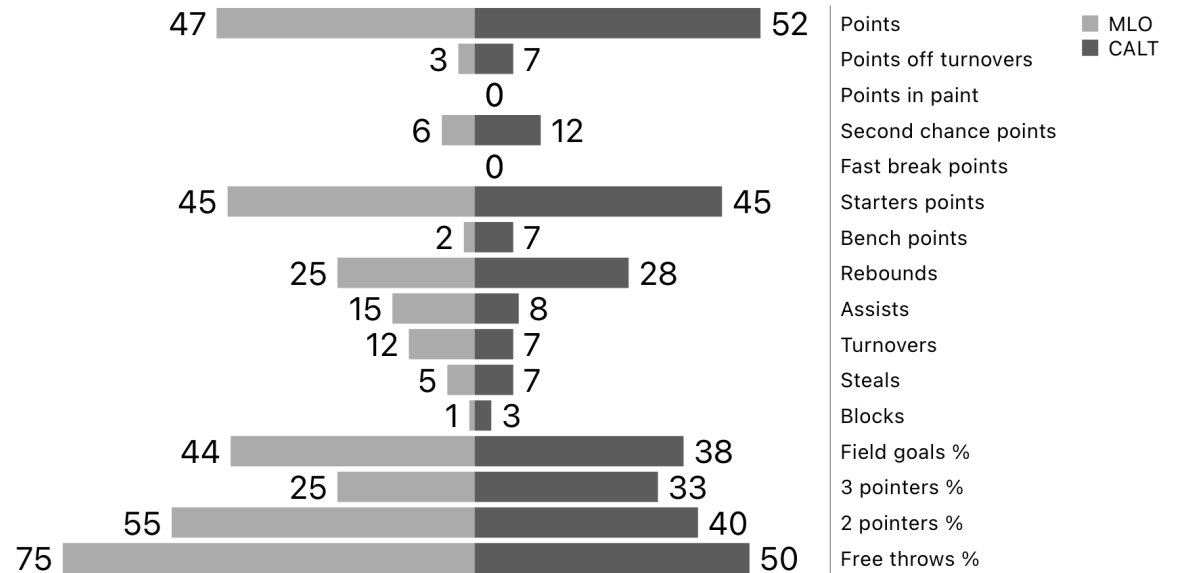

# Merritt Lady Oilers (47) vs (52) Carl Albert Lady Titans

Game report (Dec 29, 2023)

Basketball  
Stats Assistant

Points	Q1	Q2	Q3	Q4	Total
Merritt Lady Oilers	11	9	13	14	47
Carl Albert Lady Titans	16	10	7	19	52