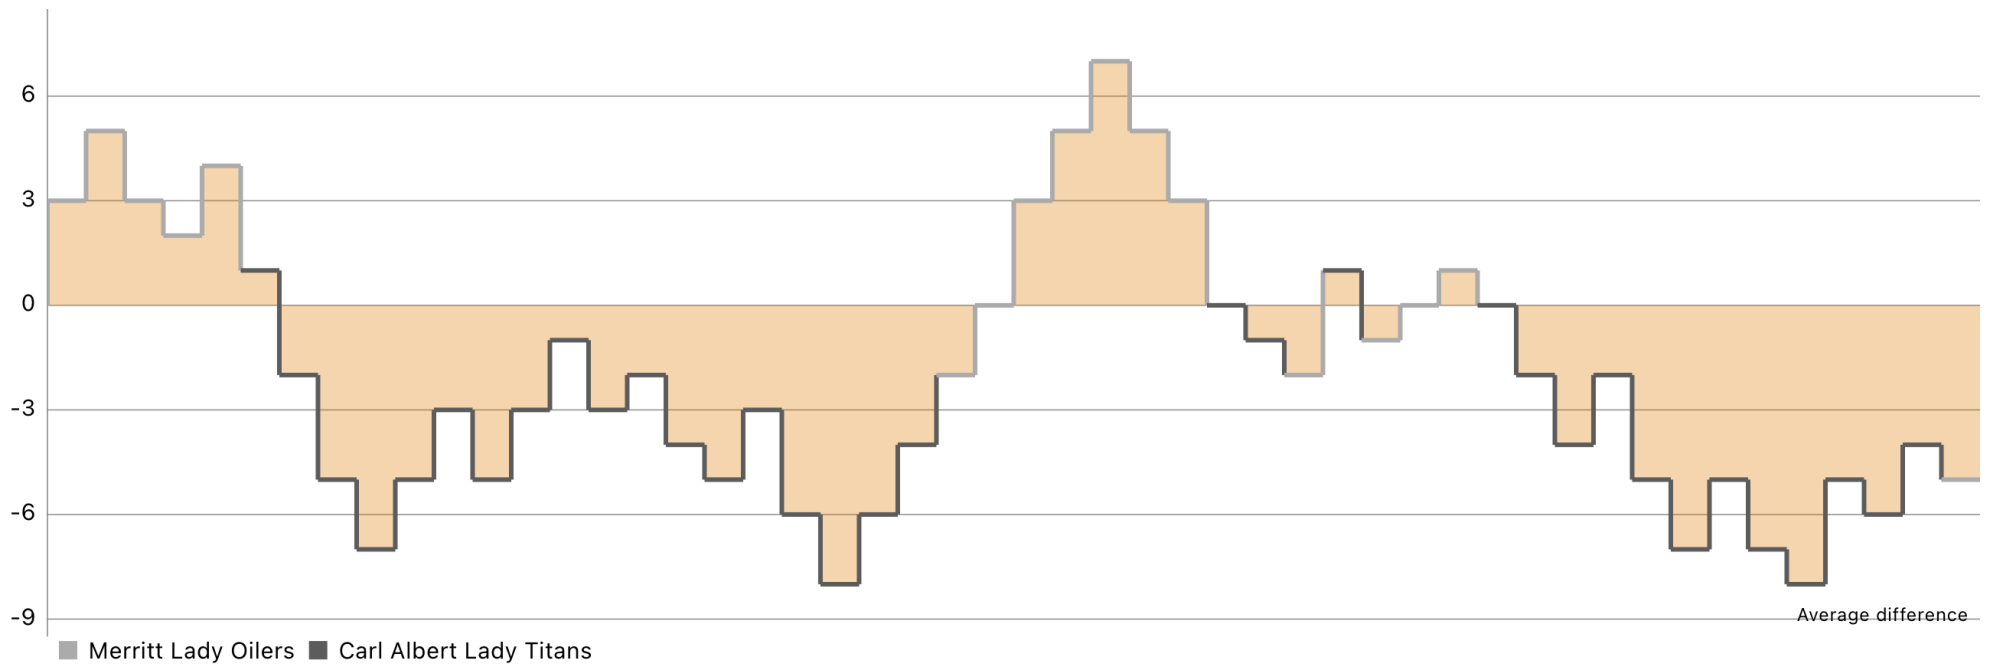

# Merritt Lady Oilers (47) vs (52) Carl Albert Lady Titans

Game report (Dec 29, 2023)

Basketball  
Stats Assistant

Points	Q1	Q2	Q3	Q4	Total
Merritt Lady Oilers	11	9	13	14	47
Carl Albert Lady Titans	16	10	7	19	52